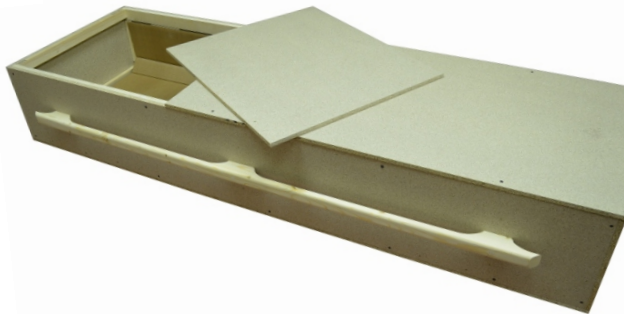

WILLIAMS FUNERAL PRODUCTS

Innovative Solutions

SIERRA - PARTICLE BOARD SERIES

**SIERRA - REGULAR
- ROPE HANDLES
(78L-24W-13H)**

**SIENNA
- WOOD RAILS**

**SIERRA
- OVERSIZE # 1
(78L-27W-16H)**

**SIERRA
- OVERSIZE # 2
(78L-29W-19H)**