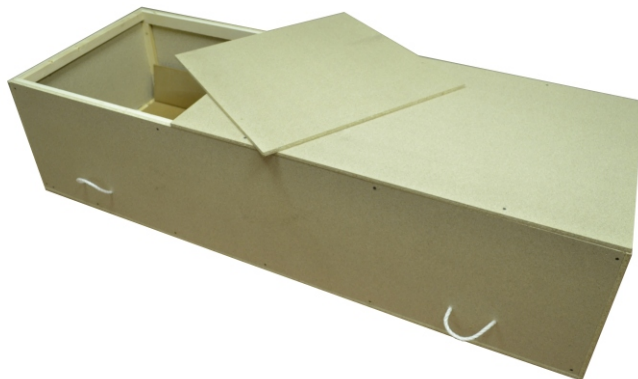

WILLIAMS FUNERAL PRODUCTS

Innovative Solutions

SIERRA - PARTICLE BOARD SERIES

**SIERRA - REGULAR
- ROPE HANDLES
(78L-24W-13H)**

**SIENNA
- WOOD RAILS**

**SIERRA
- OVERSIZE # 1
(78L-27W-16H)**

**SIERRA
- OVERSIZE # 2
(78L-29W-19H)**